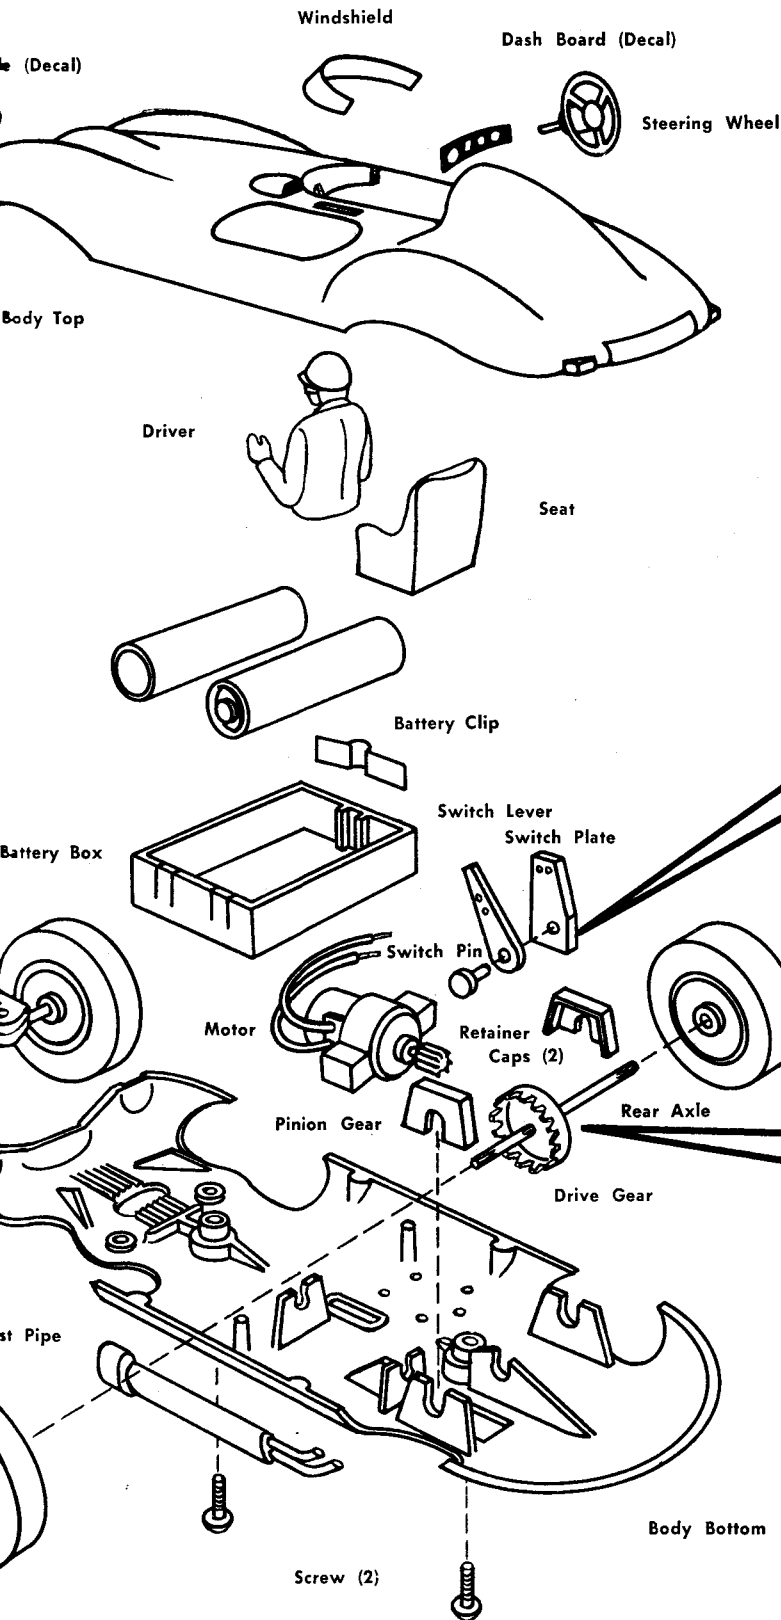

EXPLODED VIEW

KIT No. D-44

D-JAGUAR RACING CAR

WIRING DIAGRAM

MOTOR MOUNTING DETAIL