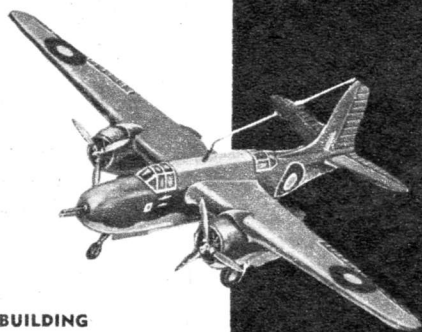

Sculp-Turned

Fuselages—Nacelles

'Smooth As Silk!'

NEW! B29

Thrilling Sculp-Turned fuselage! 17½" span. All necessary materials with 4 blade, full-feathered, die-cast prop, super-detailed plans and popular explosion views... **$2.50**

SCULP-TURNED

For Realism!

COMPLETE

WOOD-TURNED

For Flawless Precision!

WITH BLUEPRINT

BUILDING PLANS

ALL THE HARD WORK DONE

At Last! A choice of modern solid kits with every bit of the purely tedious, unimaginative effort eliminated. Cockpits correctly shaped and finished, cowl lines machined right out where necessary. 'Turned' on magic-like equipment of newest design! Completed down to a super-clean 'smooth-as-silk' finish—convince yourself by running a SCULP-TURNED fuselage along the sensitive cheek.

Every pattern — fuselage — nacelles — booms actually 'sculptured' from life! Every detail microscopically reproduced! Tail, rudder and wing roots individually 'sculptured' right on the fuselage pattern! Cockpits, turrets, all faithfully shaped, truly scaled!

FREE OFFICIAL ILLUSTRATED BUILDING PROCEDURE CHART IN EACH KIT

Turned wheels, celluloid cockpit material, outline-shaped wings, 3 view, full size plans and wire. All kits contain die-cast parts. ALL kits include large size plans. 44 illustrations.

10 FAMOUS PLANES

Flying Fort B-17	12½" $2.00	Mustang P-51	14" $3.00
Super Fort B-29	17½" 2.50	Vought-Corsair	14¾" 3.00
Lightning P-38	13" 3.00	Mosquito-Bomber	14½" 3.00*
(Carved booms and fuselage incl.)		Martin B-26 Marauder	15" 3.00*
Thunderbolt	15¾" 3.00	Douglas-Havoc	15½" 3.00*
Hellcat 6F6	14½" 3.00		

* (Kits with carved nacelle $4.00)

DELUXE

Sculp-Turned Jr.

KITS $1.25
AT DEALER

READY NOW!

HELLCAT THUNDERBOLT
MUSTANG CORSAIR