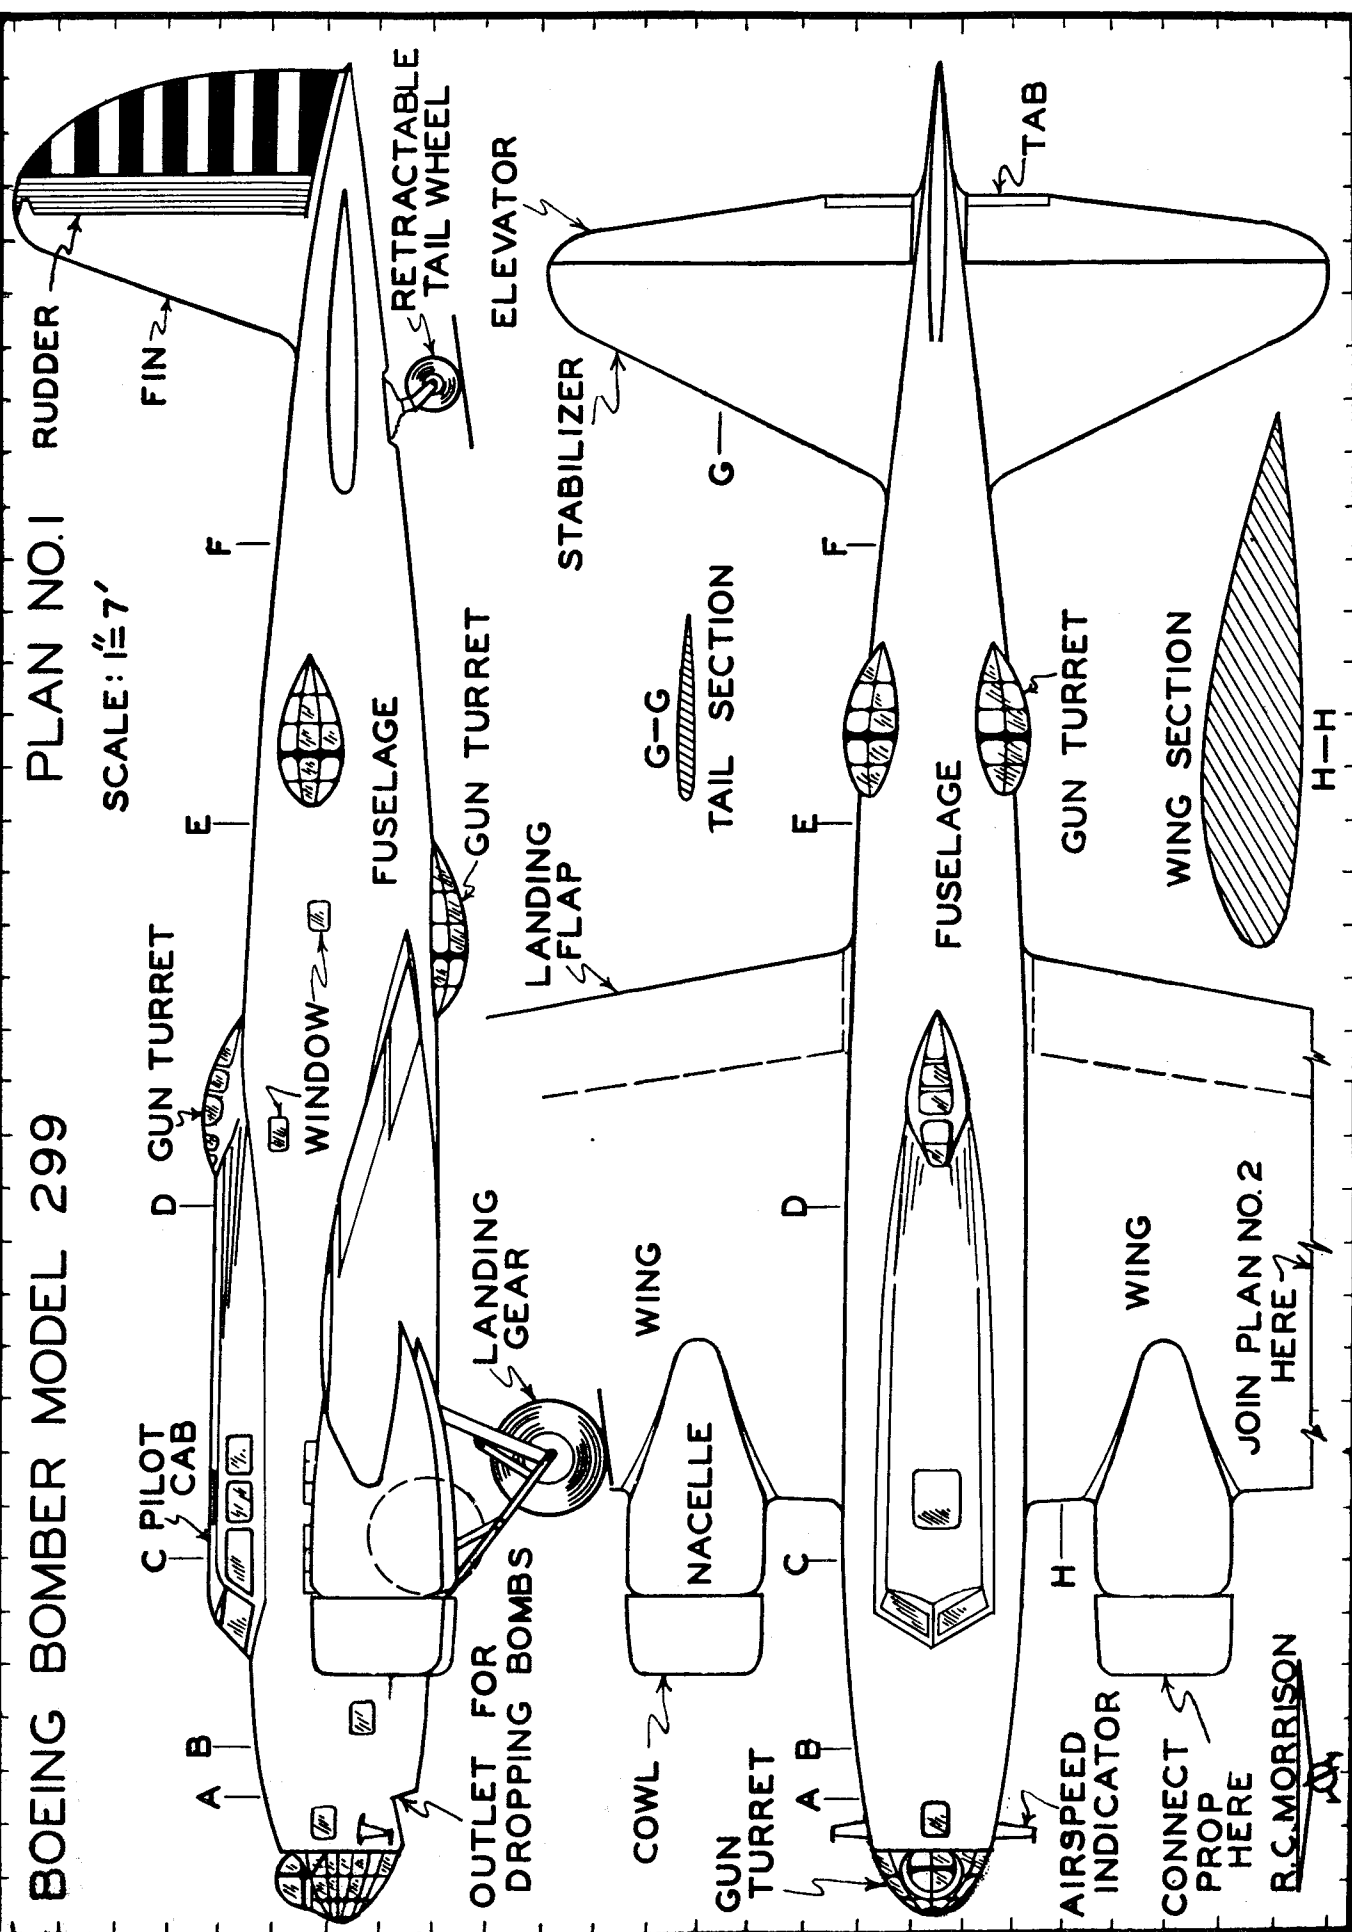

BOEING BOMBER MODEL 299

PLAN NO.1

SCALE: 1/16" = 7'

C PILOT CAB

D GUN TURRET

A B

E

FIN