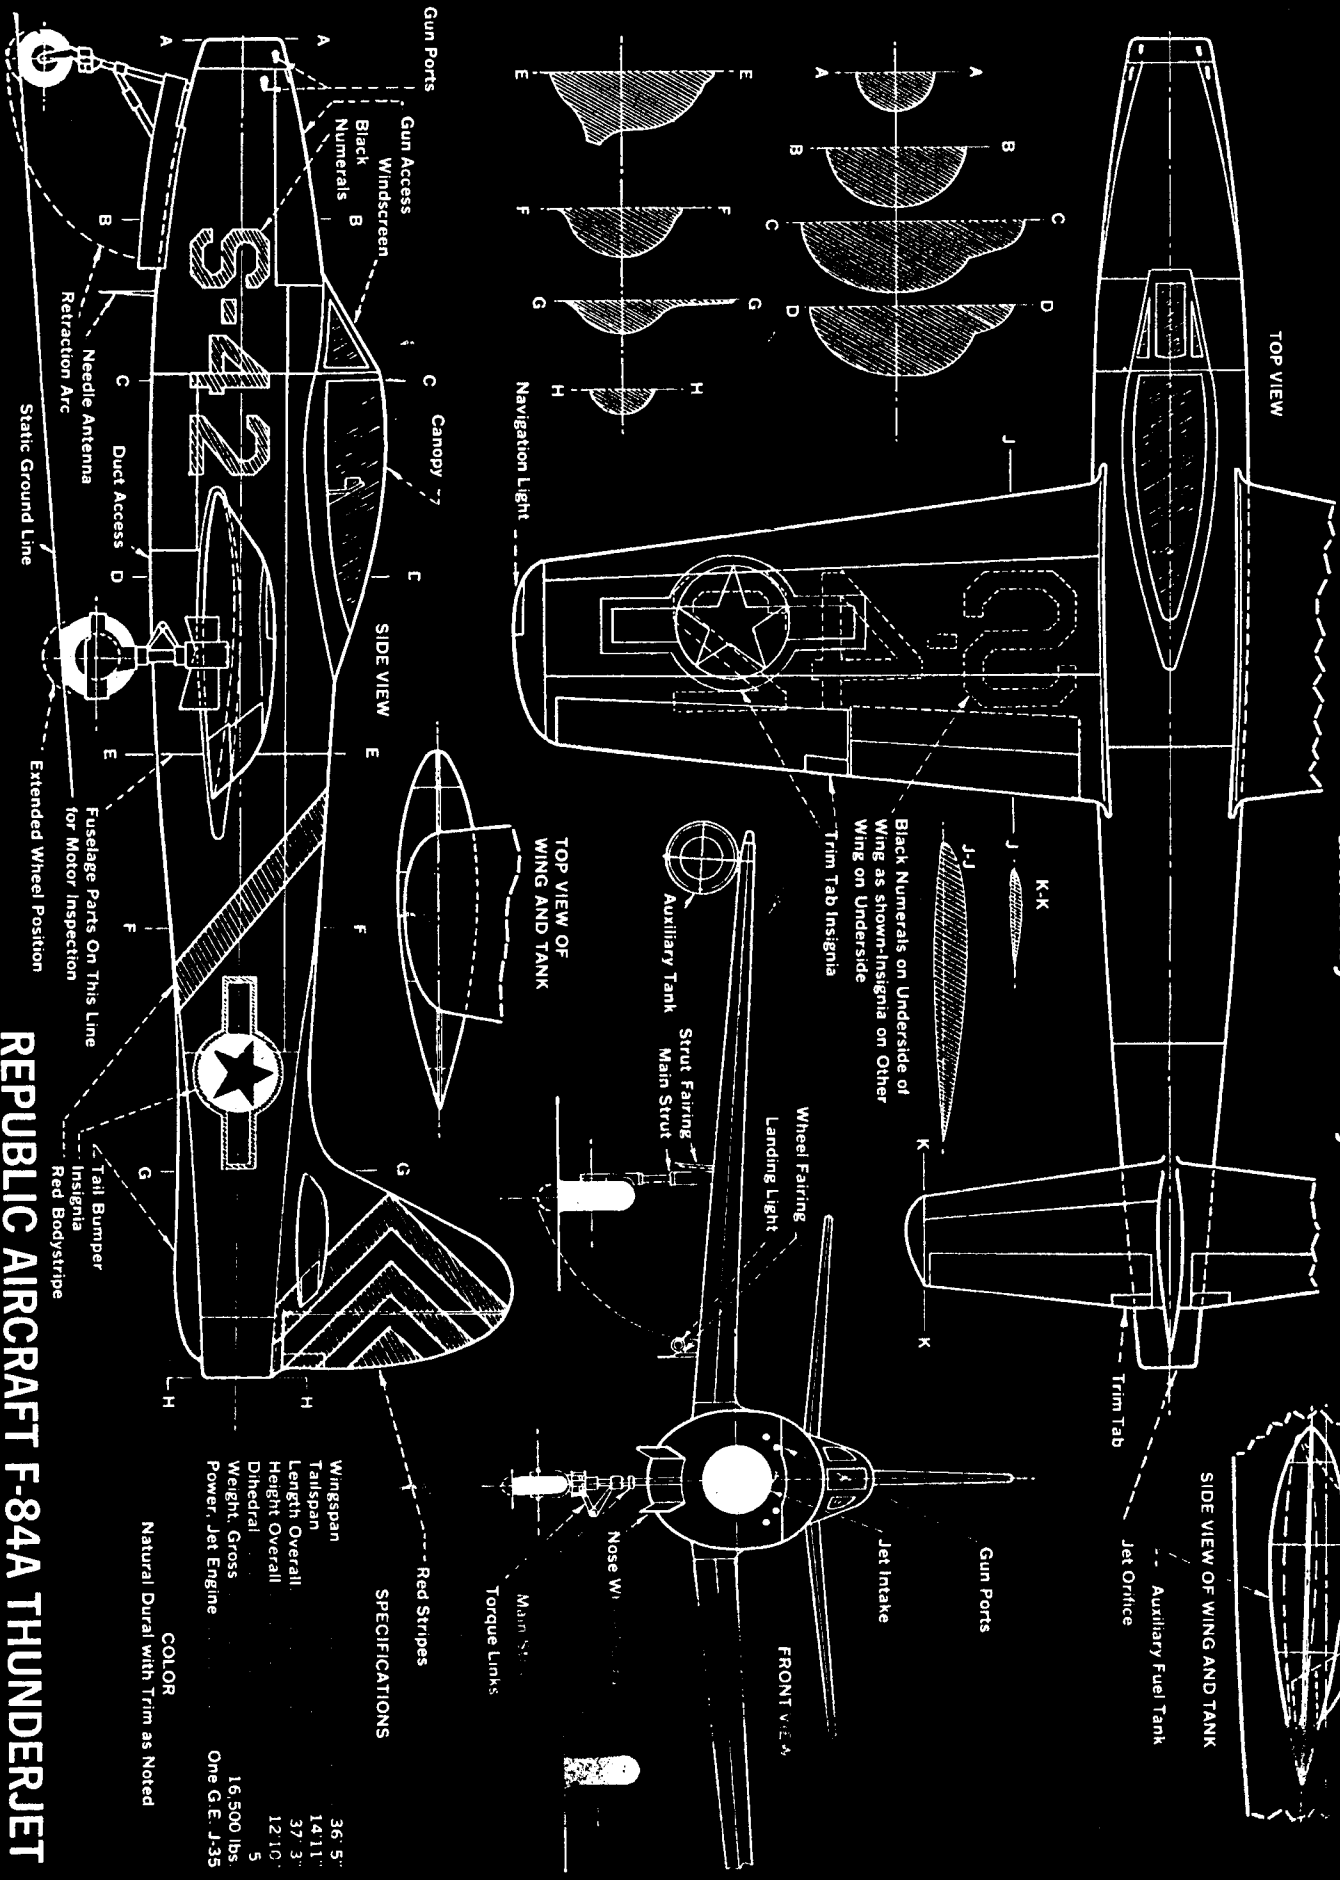

SCALE 3/16" = 1 Foot

drawn by Bob Judy

**SPECIFICATIONS**

Wingspan	36.5"
Tailspan	14.11"
Length Overall	37.3"
Height Overall	12.10"
Dihedral	5°
Weight, Gross	16,500 lbs.
Power, Jet Engine	One G.E. J-35

**COLOR**  
Natural Dural with Trim as Noted

--- Red Stripes

# REPUBLIC AIRCRAFT F-84A THUNDERJET