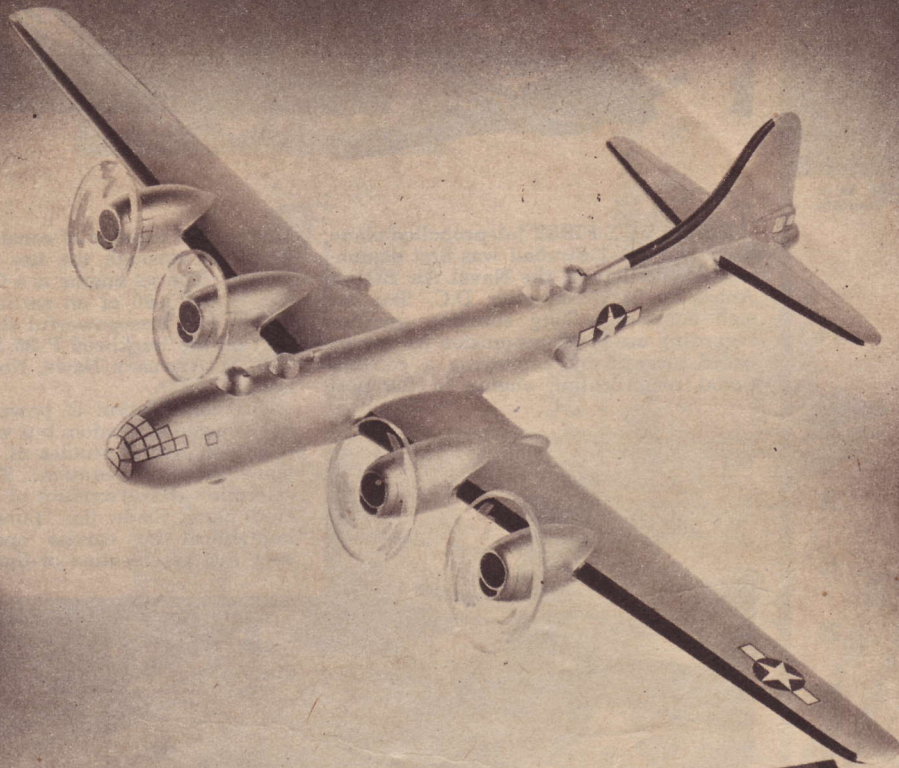

50
6
Rushen

TESTORS
AUTHENTIC
**SOLID SCALE
MODEL**
(SCALE 1/72)

**ALL PARTS SHAPED AND
READY FOR ASSEMBLY**

Manufactured in U.S.A. by
TESTOR CHEMICAL COMPANY
WOOD WORKING DIVISION
ROCKFORD, ILLINOIS

B-29 SUPERFORTRESS

Testor's Authentic Solid Scale Model Kits have timely, practical educational value. They contain fully shaped wood parts, sandpaper, filler, printed mix and weights; are complete with detailed step-by-step, photographically illustrated instructions and assembly drawings explaining exact procedure to be followed. No carving. No guesswork. No special skill or experience necessary. The easiest, fastest, most satisfying way to assemble authentic solid scale model airplanes. You will find that Testor Kits are generally superior in quality and workmanship.